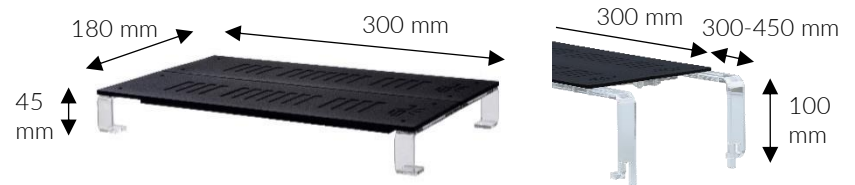

## FEATURES

LOW HEAT

PHOTOSYNTHETICALLY ACTIVE RADIATION

TRUE COLOURS

SMART BEAM FOCUSING

The **SKYLIGHT PRO 2V** lamp was designed for medium and large sized vertical vivariums equipped with a glass top. Asymmetric optics used in the **SKYLIGHT PRO 2V** lamp allows for an appropriate lighting of both - the bottom and walls of the vivarium. In case of vivariums equipped with a net ceiling the **2VE** lamp should be used. **2VE** version is equipped with holders designed for mounting on sides of the tank. **SKYLIGHT PRO 2V** lamp was designed for terrariums with living plants. The spectrum of light emitted by the lamp is suitable for the proper photosynthesis process, making this product suitable for growing even the most demanding plant species.

## PARAMETERS

Power rating:	16 W
Luminous flux:	2240 lm
Colour temperature:	typ. 5500 K
CRI:	typ. 85
Voltage rating:	24 V DC
Current rating:	700 mA

Dimensions: