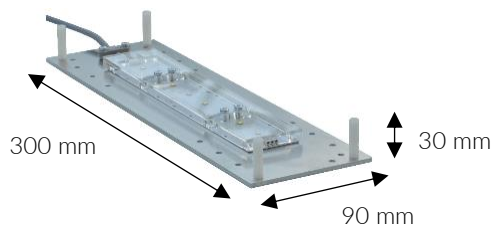

JUNGLESKY LINE - LAM003

SKYLIGHT PRO RV

JUNGLESKY LINE - LAM004

FEATURES

**DOSKONAŁE
ODPROWADZANIE
CIEPŁA**

**RZECZYWISTE
ODWZOROWANIE
BARW**

**PROMIENIOWANIE
AKTYWNE
FOTOSYNTETYCZNE**

**SZEROKOKĄTNA LUB
SKUPIAJĄCA OPTYKA**

The SKYLIGHT PRO RH/RV lamps were designed for medium and large sized vivariums equipped with a glass top as well as smaller vivariums installed in a rack system. PRO RH lamp is dedicated for horizontal terrariums while PRO RV produces a focused beam appropriate for vertical enclosures. Lamps may be hanged on rack system elements as well as placed on glass top of the vivarium. SKYLIGHT PRO RH/RV lamps were designed for terrariums with living plants. The spectrum of light emitted by these lamps is suitable for the proper photosynthesis process, making these products suitable for growing even the most demanding plant species. SKYLIGHT PRO RH/RV are offered as set of 2, 3 or 4 independent lamps, and are suitable for several smaller vivariums or one larger enclosure with a width up to 160 cm and height up to 120 cm depending on the setup.

PARAMETERS

Power rating:	8 W
Luminous flux:	1120 lm
Colour temperature:	około 5500 K
CRI:	typ 85
Voltage rating:	24 V DC
Current rating:	350 mA
Cord lenght:	1,5 m

Dimensions:

CONFIGURATION

Set	Recommended terrarium dimensions for SKYLIGHT PRO RH W x D x H [cm]	Recommended terrarium dimensions for SKYLIGHT PRO RV Sz x Gł x Wys [cm]	Power supply
	80 x 50 x 50 or 2 terrariums 50 x 40 x 50	50 x 50 x 80	700 mA
	120 x 50 x 50 or 3 terrariums 50 x 40 x 50	60 x 50 x 100	1050 mA
	160 x 50 x 50 or 4 terrariums 50 x 40 x 50	70 x 50 x 120	1400 mA