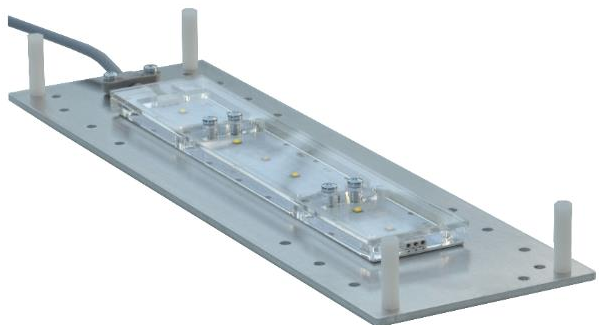

Professional
LED lighting
for
your
nature hobby

SKYLIGHT PRO RH SKYLIGHT PRO RV

Simple and effective.

Perfect solution for your custom built vivarium or rack system.

Your authorized distributor:

SKYLIGHT PRO RH

JUNGLESKY LINE - LAM003

SKYLIGHT PRO RV

JUNGLESKY LINE - LAM004

FEATURES

**DOSKONAŁE
ODPROWADZANIE
CIEPŁA**

**RZECZYWISTE
ODWZOROWANIE
BARW**

**PROMIENIOWANIE
AKTYWNE
FOTOSYNTETYCZNE**

**SZEROKOKĄTNA LUB
SKUPIAJĄCA OPTYKA**

The SKYLIGHT PRO RH/RV lamps were designed for medium and large sized vivariums equipped with a glass top as well as smaller vivariums installed in a rack system. PRO RH lamp is dedicated for horizontal terrariums while PRO RV produces a focused beam appropriate for vertical enclosures. Lamps may be hanged on rack system elements as well as placed on glass top of the vivarium. SKYLIGHT PRO RH/RV lamps were designed for terrariums with living plants. The spectrum of light emitted by these lamps is suitable for the proper photosynthesis process, making these products suitable for growing even the most demanding plant species. SKYLIGHT PRO RH/RV are offered as set of 2, 3 or 4 independent lamps, and are suitable for several smaller vivariums or one larger enclosure with a width up to 160 cm and height up to 120 cm depending on the setup.

PARAMETERS

Power rating:	8 W
Luminous flux:	1120 lm
Colour temperature:	około 5500 K
CRI:	typ 85
Voltage rating:	24 V DC
Current rating:	350 mA
Cord lenght:	1,5 m

Dimensions:

CONFIGURATION

Set	Recommended terrarium dimensions for SKYLIGHT PRO RH W x D x H [cm]	Recommended terrarium dimensions for SKYLIGHT PRO RV Sz x Gł x Wys [cm]	Power supply
	80 x 50 x 50 or 2 terrariums 50 x 40 x 50	50 x 50 x 80	700 mA
	120 x 50 x 50 or 3 terrariums 50 x 40 x 50	60 x 50 x 100	1050 mA
	160 x 50 x 50 or 4 terrariums 50 x 40 x 50	70 x 50 x 120	1400 mA